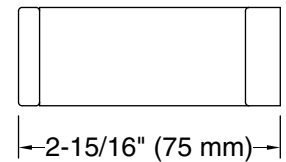

Color tiles intended for reference only.

Color	Code	Description
	CP	Polished Chrome
	BN	Vibrant® Brushed Nickel
	BL	Matte Black

Technical Information

All product dimensions are nominal.

Installation Type: Wall-mount